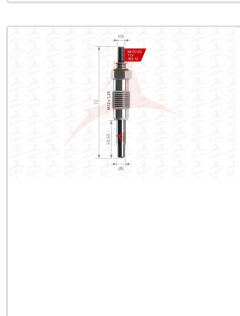

MH70100
GLOW PLUG

OEM NO		
00000A01289	0001597701	0001598101
0001598301	0003940685	0011592201
0011593501	004729585	01200772020
021919000C	04729585	04781356
11592201	11593501	1200772020

ADAPTIVE MODELS FOR LAND ROVER

110/127 (LDH) - 2.5 D 4x4 - 1983.09 - 1990.07

110/127 (LDH) - 2.3 D 4x4 - 1984.06 - 1987.08

110/127 (LDH) - 2.5 TD 4x4 - 1986.09 - 1990.07

88/109 (LR_) - 2.3 D 4x4 (LR 88 DL, LR 109 DL) - 09.1961 - 12.1986

88/109 Hardtop (LR_) - 2.3 D 4x4 (LR 88 DP, LR 109 DP) - 09.1963 - 12.1986

DEFENDER Cabrio (L316) - 2.5 D 4x4 (L316) - 1990.09 - 1994.07

DEFENDER Station Wagon (L316) - 2.5 D 4x4 (L316) - 1990.09 - 1994.07